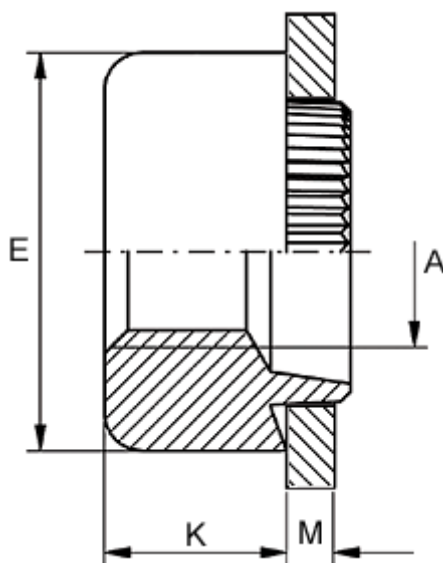

Article number: 12727000050110

Description: KLEE-coil 727 000 050.110
M5 Steel, zinc-pl. & chr. blue

Measures

Female thread A	= M5
Height K	= 4.0
Outer diameter E	= 9.0
Plate thickness	= 1.7 to 1.9
Recommended bore diameter +0.05	= 7.0